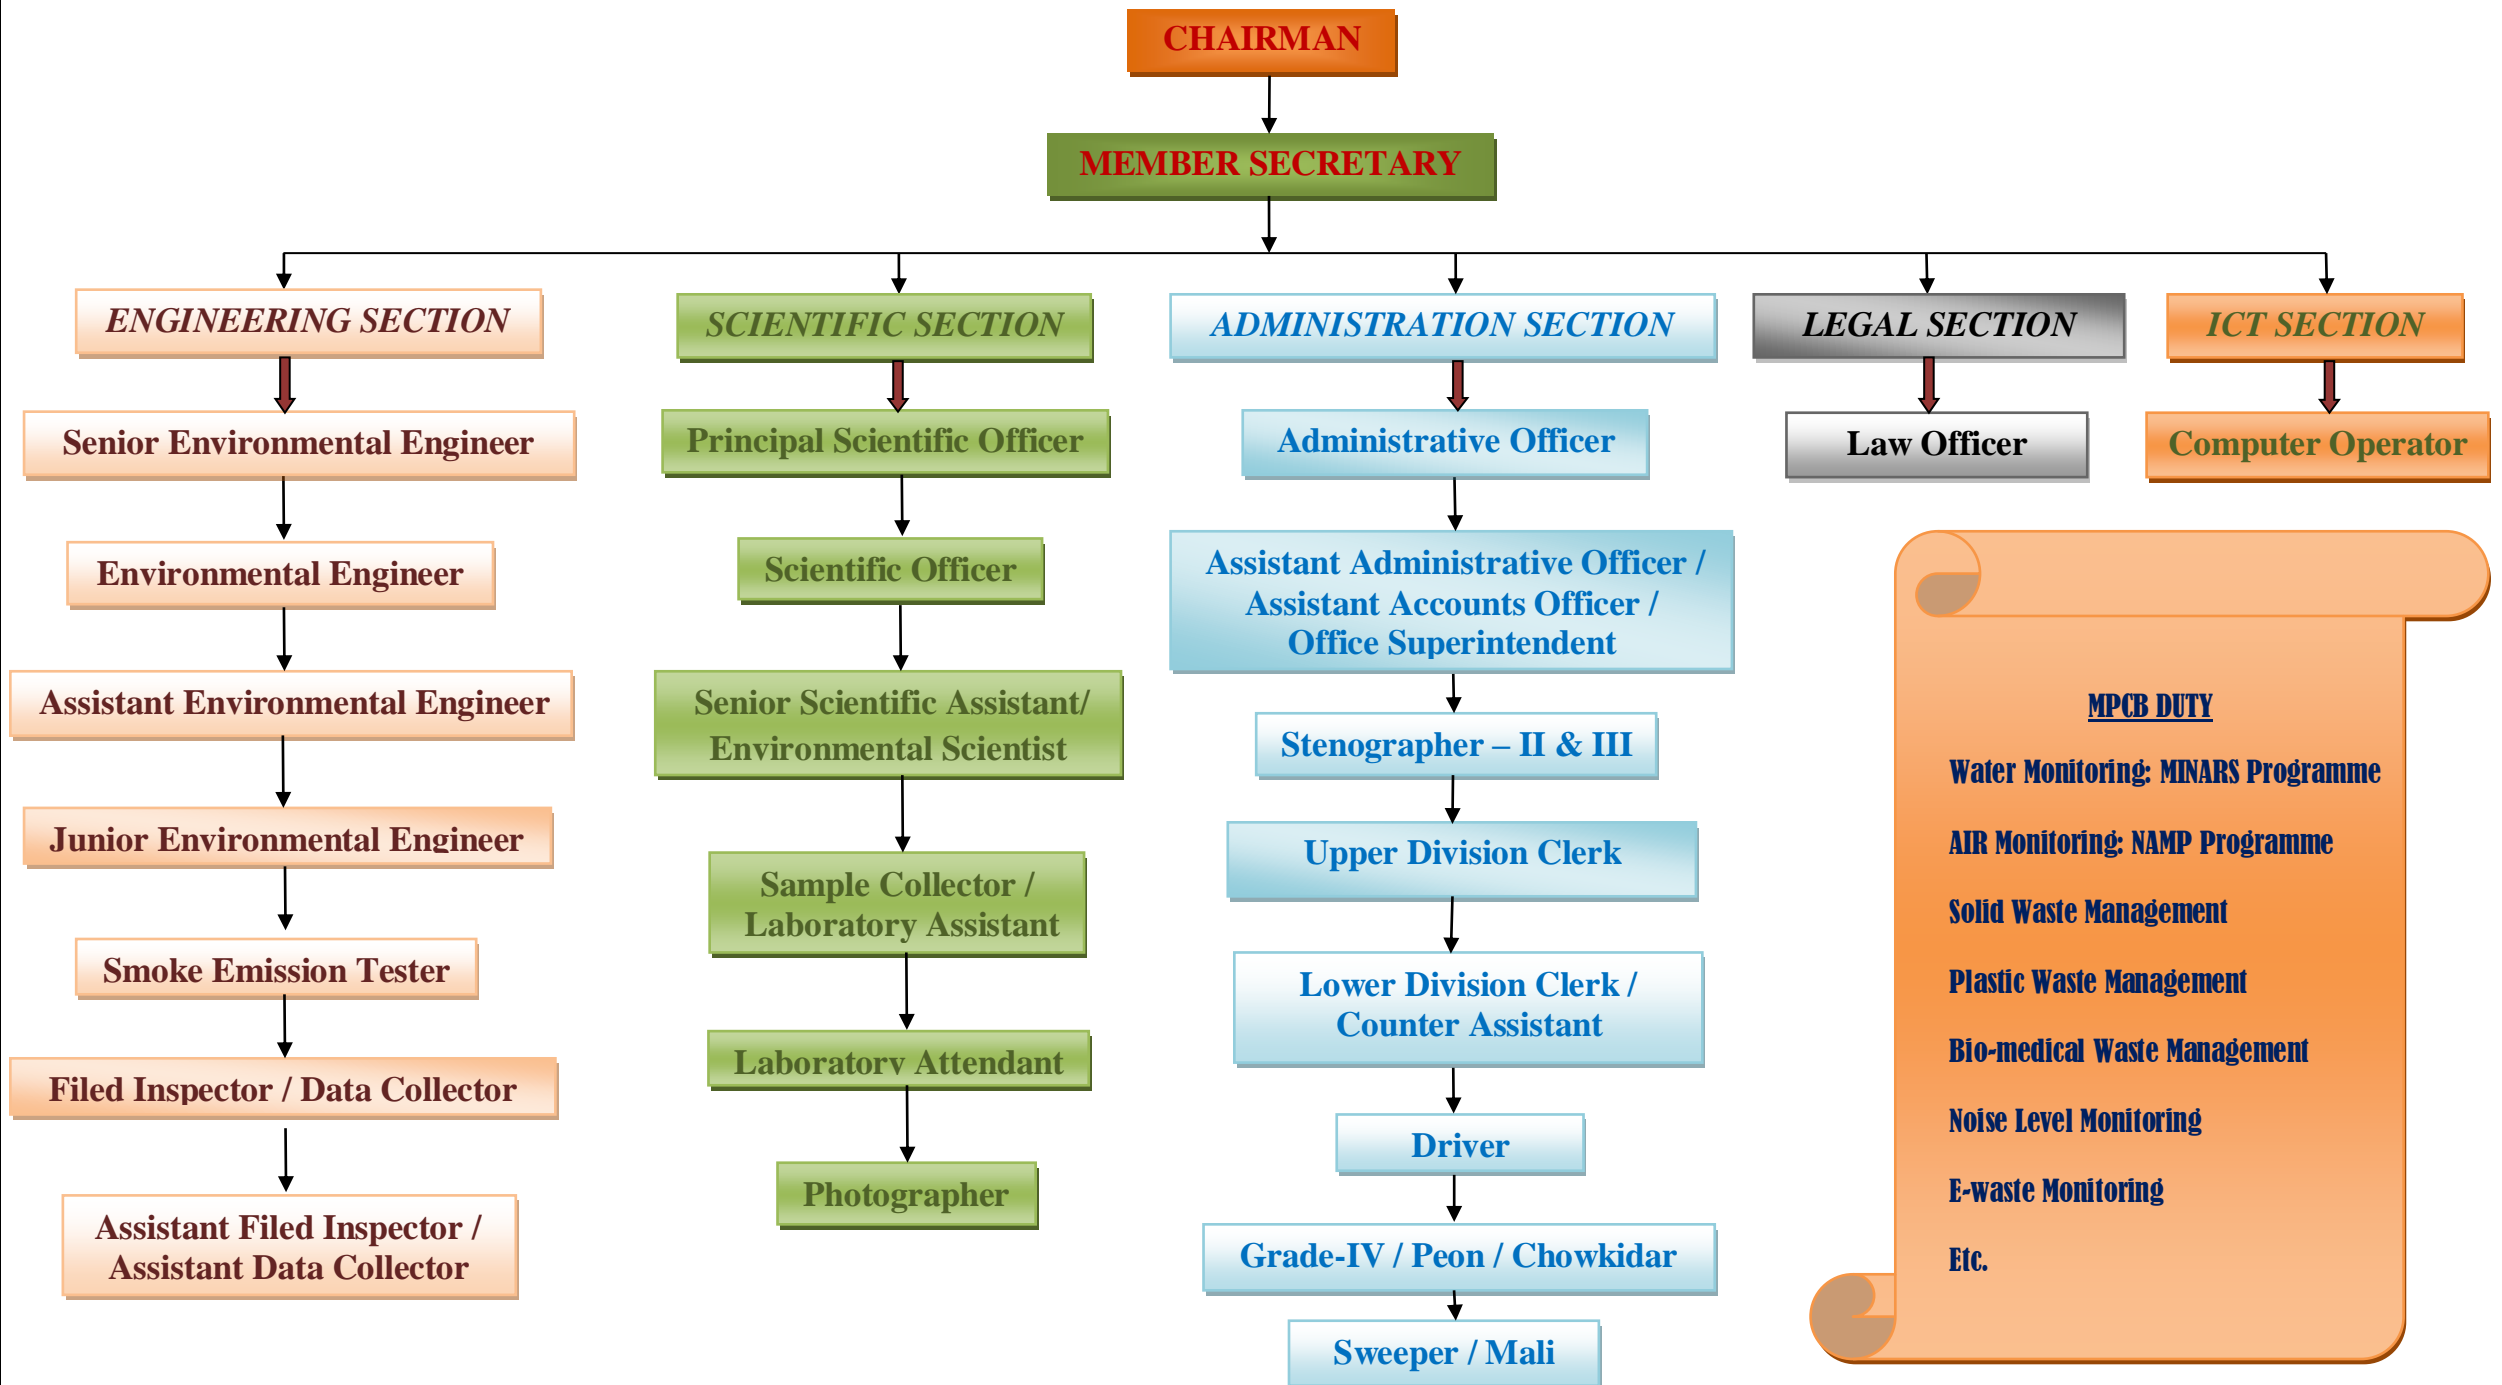

ORGANIZATION CHART OF MANIPUR POLLUTION CONTROL BOARD

MPCB DUTY

- Water Monitoring: MINARS Programme**
- AIR Monitoring: NAMP Programme**
- Solid Waste Management**
- Plastic Waste Management**
- Bio-medical Waste Management**
- Noise Level Monitoring**
- E-waste Monitoring**
- Etc.**